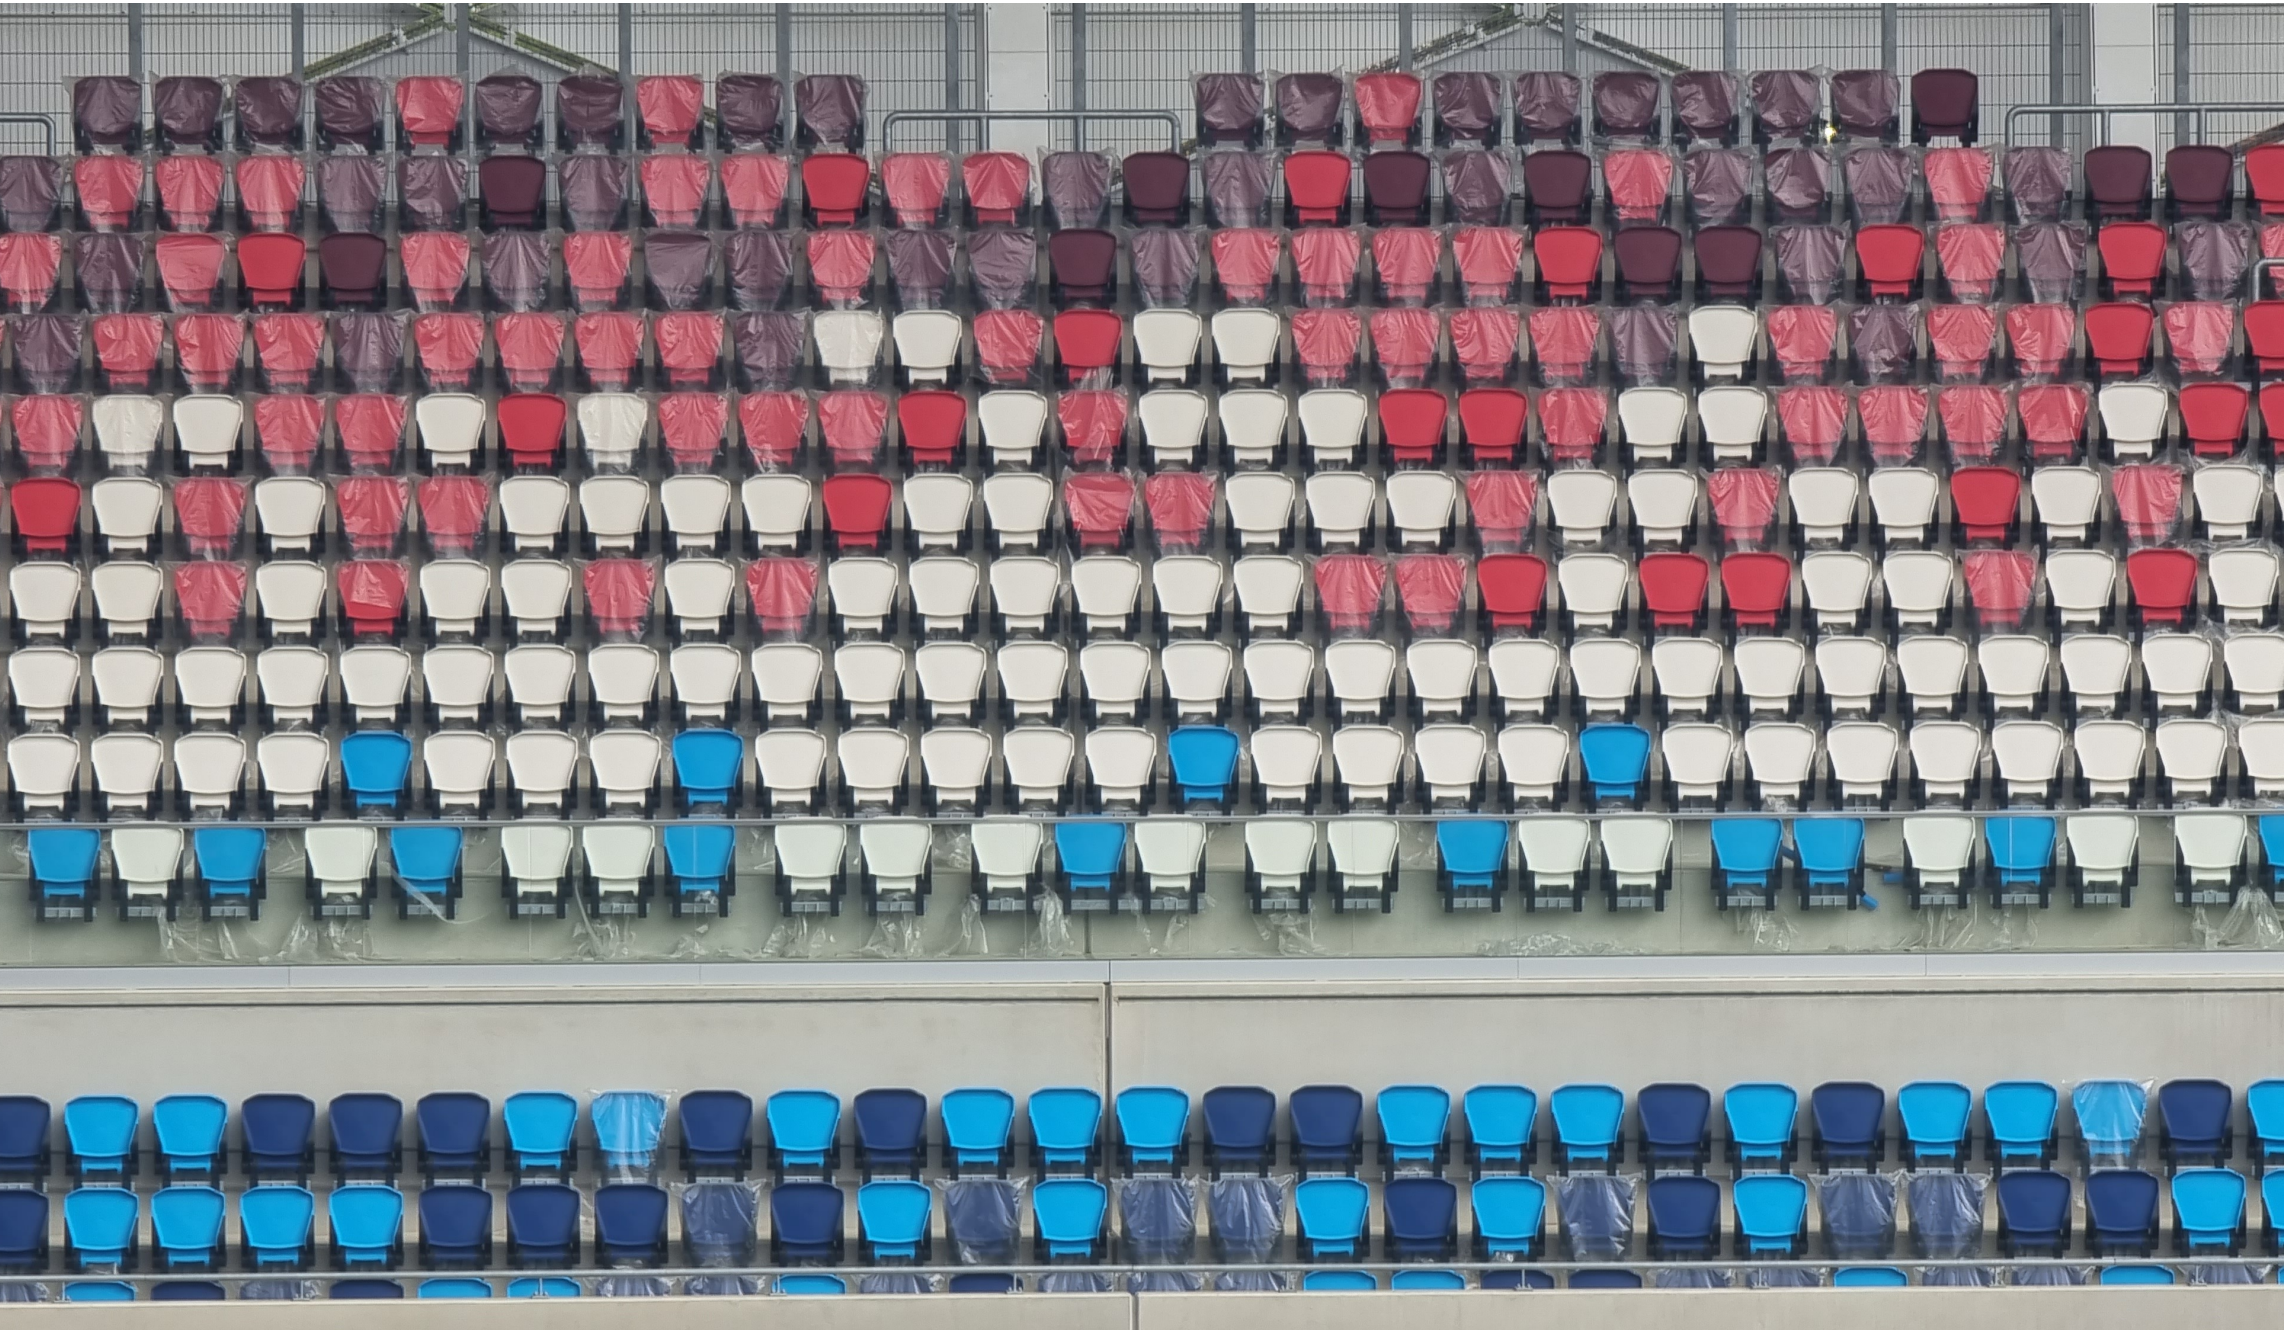

The logo for Stade de Luxembourg features a stylized white roofline above the text. The text is arranged in two lines: "STADE" and "DE" on the top line, and "LUXEMBOURG" on the bottom line. The background consists of overlapping geometric shapes in various shades of red, purple, and blue.

Stade de Luxembourg

Logotype

L'architecture du stade nous offre une base graphique intéressante.

Stade de Luxembourg

Logotype

Couleurs principales des sièges

Couleurs secondaires des sièges

The logo for Stade de Luxembourg features the words "STADE" and "DE" on the top line, and "LUXEMBOURG" on the bottom line. A red line connects the top of "STADE" to the top of "DE", and a blue line connects the top of "DE" to the top of "LUXEMBOURG".

STADE DE
LUXEMBOURG

01. Positive

The logo for Stade de Luxembourg is identical to the one on the left, but it is rendered in white against a dark blue background. The red and blue lines connecting the words are also white.